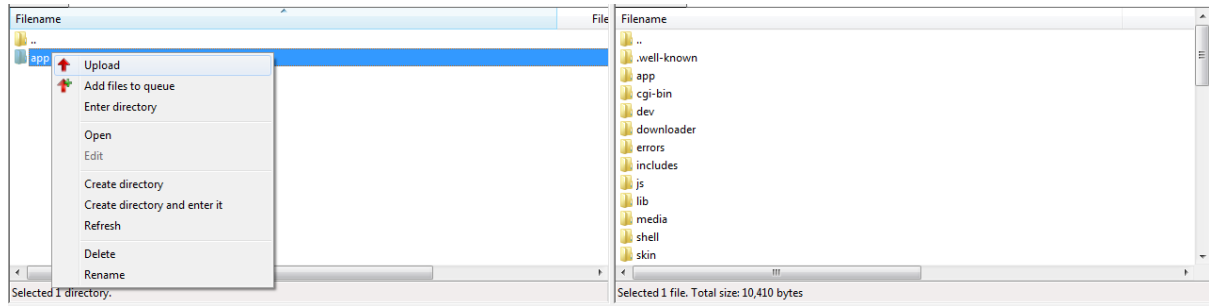

Quotation Manager Pro By MageBees

Manually Installation:

Step-1

1. ⇒ Unpack the contents of the “**quotationmanagerpro-1.0.0.tgz**” folder that you have downloaded. (E.g. with the Freeware program *WinRAR*) in a directory of your choice.

Step-2