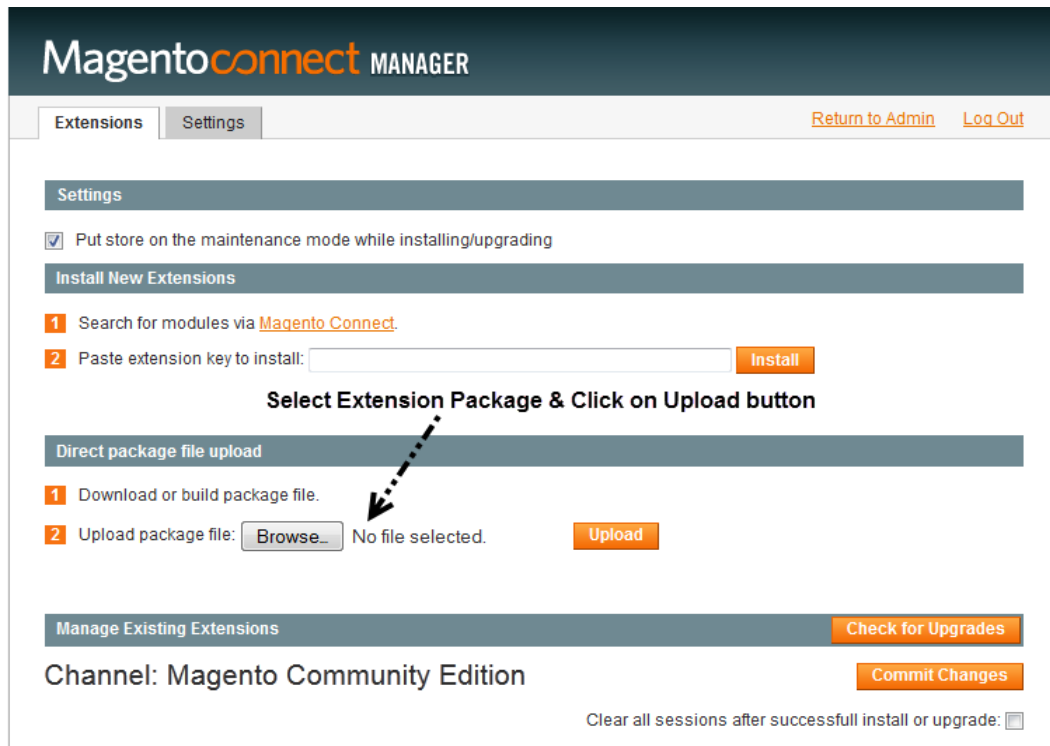

### Using Magento Connect:

#### Step-1

- ⇒ Go to admin → System → Magento Connect → Magento Connect Manager.
- ⇒ You will get following screen. Enter your Username and Password here then, click on the login.

# Quotation Manager Pro By MageBees

## Step-2

- ⇒ You will get following screen. Select the package using **Browse** button and click on the **Upload** Button.

After successfully extension installation. It will show below screen.